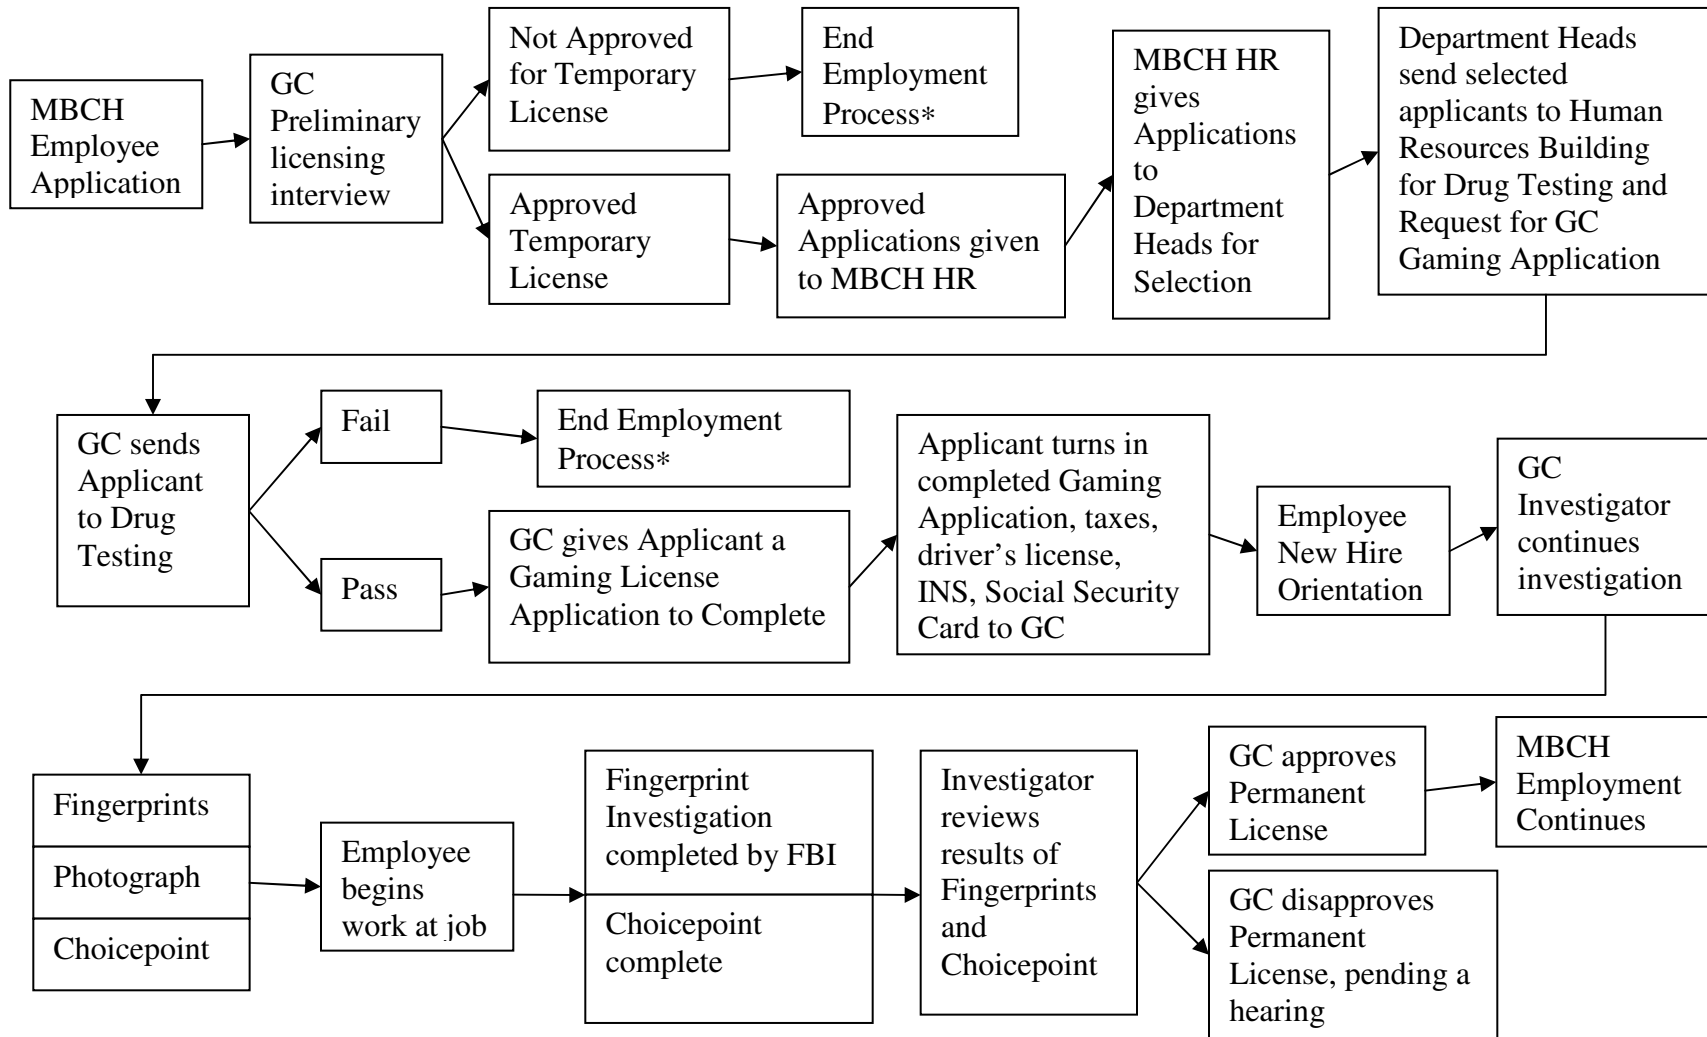

Sac and Fox Gaming Commission Licensing Process for Gaming Employees

* Applicant may re-apply for gaming license after 1 year.